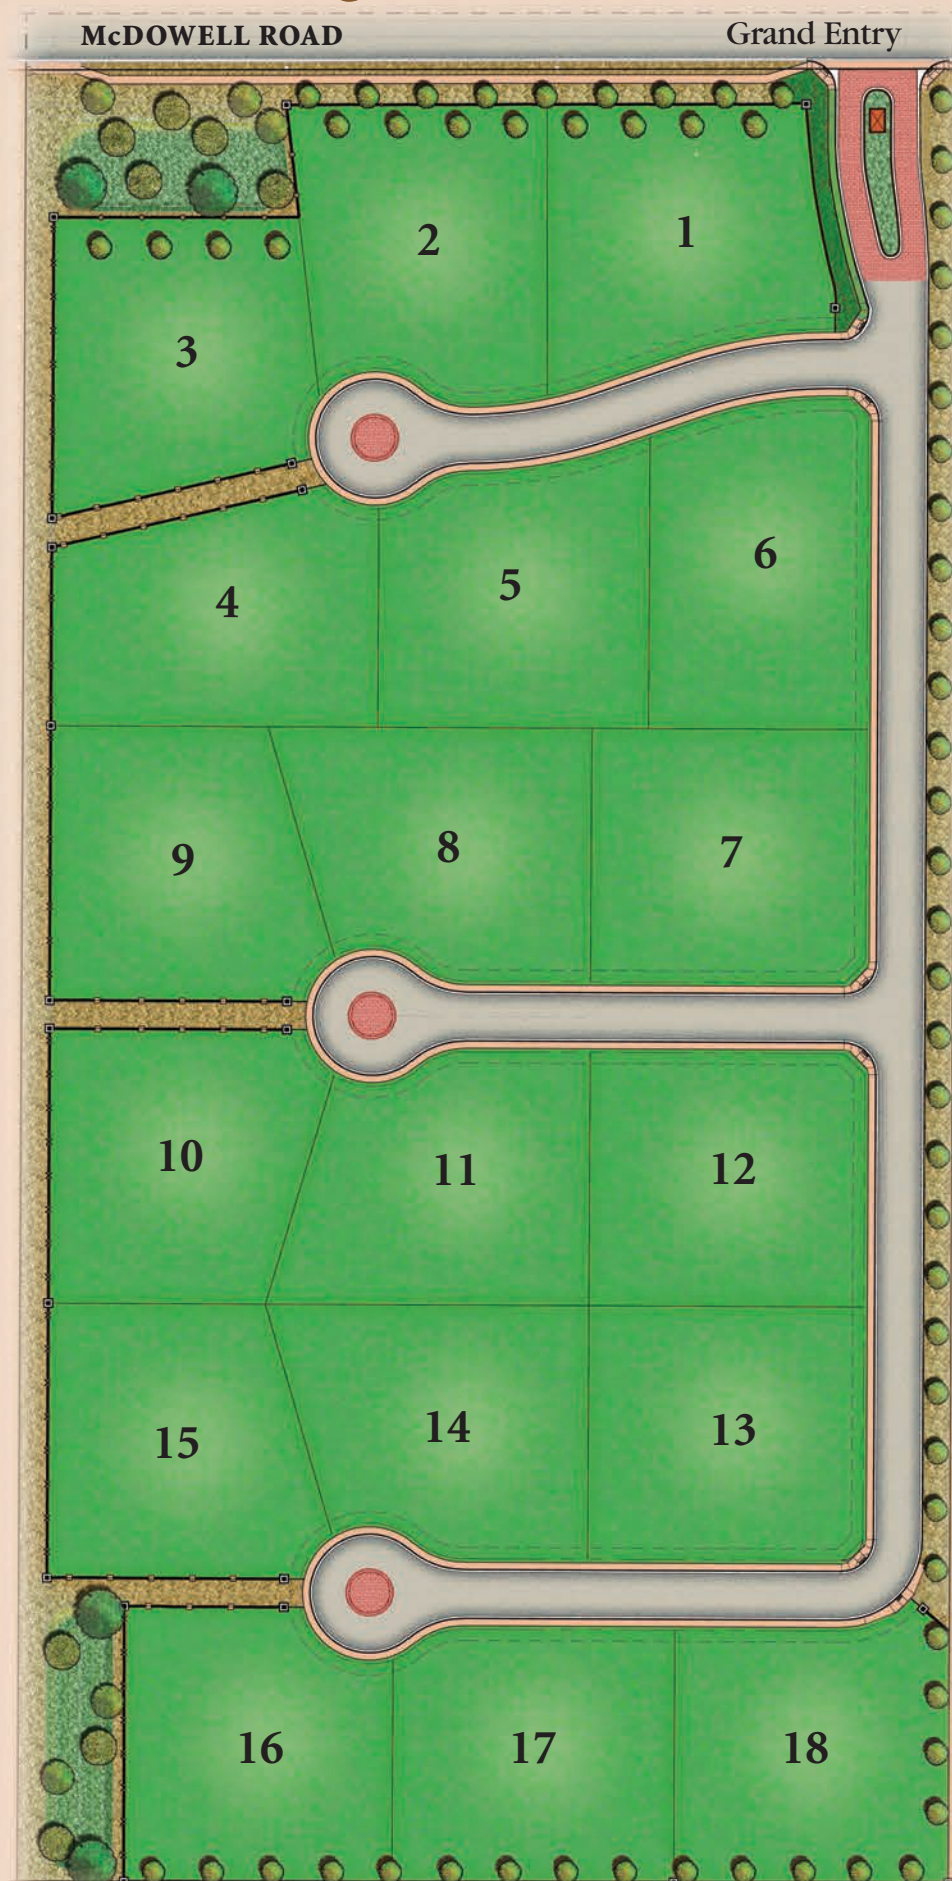

PRELIMINARY
SUBJECT TO CHANGE
WITHOUT NOTICE

ESTATES on McDowell

Map not to scale.

35,000-SQUARE-FOOT LOTS

BLANDFORD HOMES

EstatesonMcDowell.com

480-750-3000